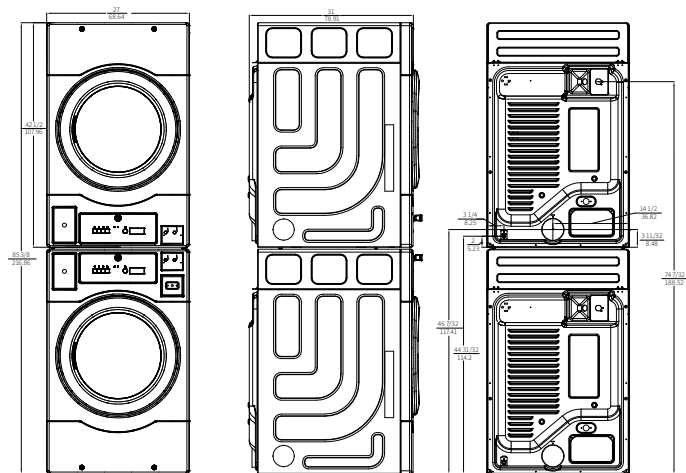

Encore Stacked Dryer Specifications at a Glance

Dry Capacity (Per Pocket)	22 lb / 10 kg
Cylinder Volume (Per Pocket)	7.7 cu ft / 218 liters
Overall Height	85 3/8 in (216.86 cm)
Height of Upper Dryer	42 1/2 in (107.96 cm)
Overall Width	27 in (68.64 cm)
Overall Depth	31 in (78.91 cm)
Depth w/ Doors Open 90°	51 1/2 in (130.81 cm)

Specifications subject to change without notice.