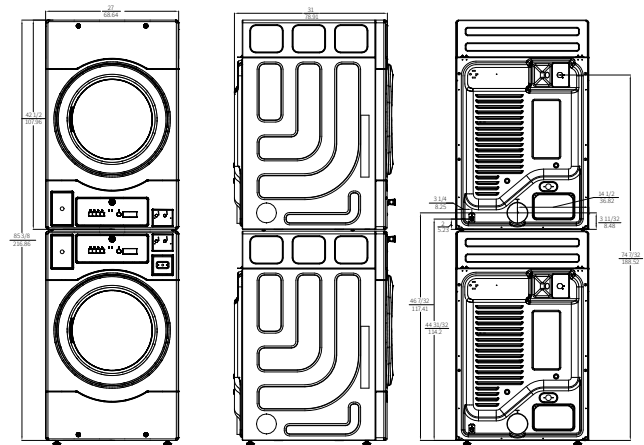

Encore Stacked Dryer Product Dimensions

ENCORE
by Wascomat

Laundrylux

800.645.2204 • laundrylux.com

Laundrylux • 461 Doughty Blvd., Inwood, NY 11096-0338

Sales & Administration: 516-371-4400 • F 516-371-4204 • sales@laundrylux.com

Parts: 516-371-2000 • F 516-371-4029 • parts@laundrylux.com

Tech Support: 516-371-0700 • F 516-371-4029 • service@laundrylux.com

En Mexico: Llame gratis a este numero 001-800-010-1010